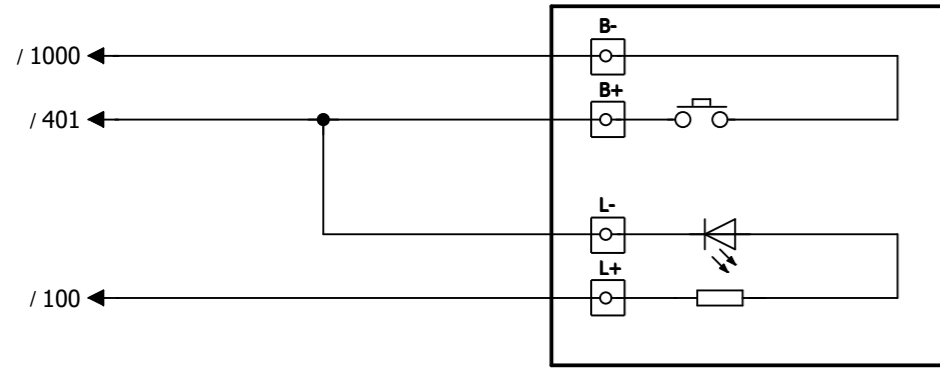

BUTON KAYIT ORTAĞI
REGISTER BUTTONS' COMMON
KATOT (1000 -)
CATHODE (1000 -)

AYBEY ELEKTRONİK BUTON BAĞLANTI ŞEMASI

AYBEY ELEKTRONİK BUTTON CONNECTIONS DIAGRAM

BUTON KAYIT ORTAĞI
REGISTER BUTTONS' COMMON
ANOT (100 +)
ANODE (100 +)

TEK RENK
ONE COLOR
KAYIT BUTONU
CALL BUTTON

TEK RENK
ONE COLOR
KAYIT BUTONU
CALL BUTTON

TEK RENK
ONE COLOR
BUZZERLİ
AND BUZZER
KAYIT BUTONU
CALL BUTTON

TEK RENK
ONE COLOR
BUZZERLİ
AND BUZZER
KAYIT BUTONU
CALL BUTTON