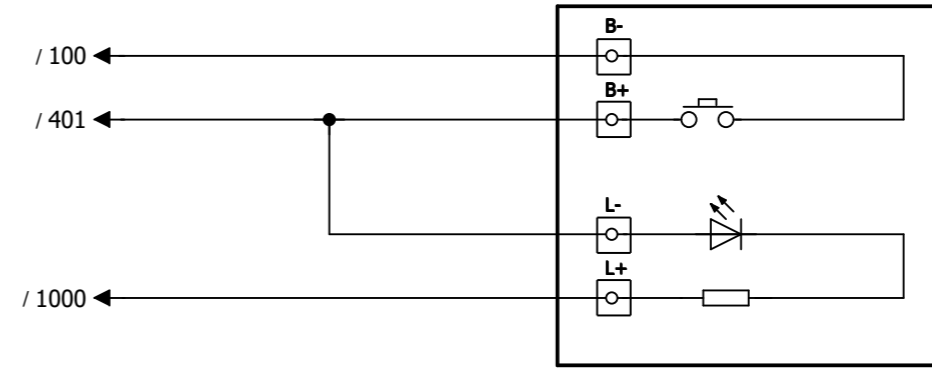

BUTON KAYIT ORTAĞI
REGISTER BUTTONS' COMMON
KATOT (1000 -)
CATHODE (1000 -)

AYBEY ELEKTRONİK BUTON BAĞLANTI ŞEMASI

AYBEY ELEKTRONİK BUTTON CONNECTIONS DIAGRAM

BUTON KAYIT ORTAĞI
REGISTER BUTTONS' COMMON
ANOT (100 +)
ANODE (100 +)

TEK RENK
ONE COLOR
KAYIT BUTONU
CALL BUTTON

TEK RENK
ONE COLOR
KAYIT BUTONU
CALL BUTTON

TEK RENK
ONE COLOR
BUZZERLİ
AND BUZZER
KAYIT BUTONU
CALL BUTTON

TEK RENK
ONE COLOR
BUZZERLİ
AND BUZZER
KAYIT BUTONU
CALL BUTTON